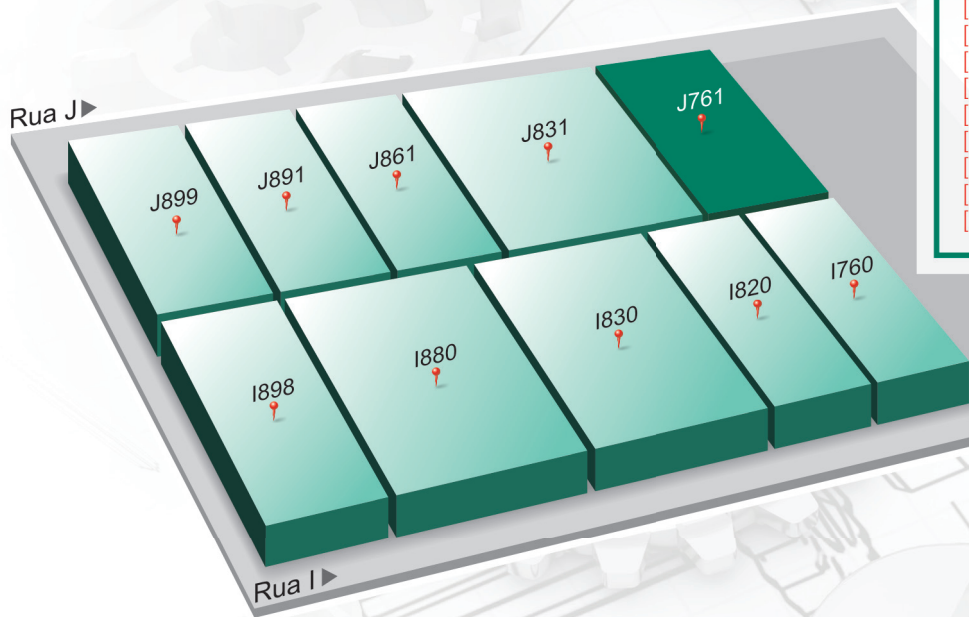

- [J761] ICE - ITALIAN TRADE AGENCY
- [1820] ERA spa
- [1760] ERRECOM srl
- [J899] FRATELLI BOSIO srl
- [1898] METELLI spa
- [J831] OCAP INTERNATIONAL srl
- [1830] SPI MOTORI srl
- [1880] TAS - Gearbox and Differential Spare Parts
- [J861] TECNOTRASMISSIONI srl
- [J891] VITOBELLO RICAMBI srl

Pavilhão Italiano