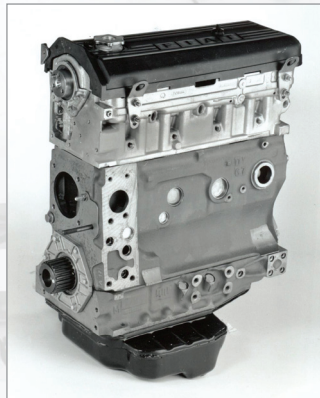

A SPI Motori possui mais de 20 anos de experiência na comercialização de motores retificados empregados nos setores automobilístico (Fiat, Iveco e Renault), movimentação de terra (New Holland e Fiat Allis), ferroviário (Alstom e outros). Também comercializa motores diesel novos para veículos Iveco e respectivas peças originais, diferenciais e câmbios.

[Estande 1830]