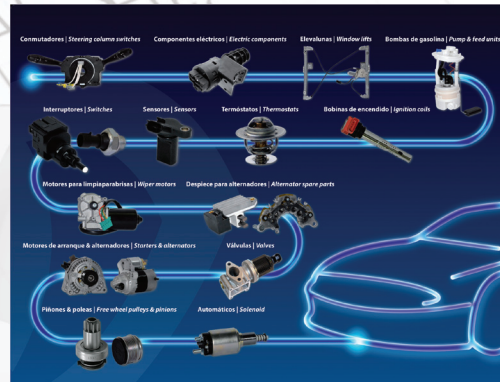

ERA spa

Via F. Santi, 15
10024 Moncalieri (TO) - Italia
T. +39 011 6891511
export@eraspares.it
www.eraspares.com

Especializada na distribuição, em todo o mundo, de elétricos e eletrônicos para veículos. Sua gama de produtos inclui bobinas de ignição, sensores, sensores de ABS, válvulas EGR, válvulas de controle da marcha lenta, bombas de combustível e unidades de alimentação, medidores de vazão de ar, chaves mecânicas e de painel, interruptores da coluna de direção, motores de arranque e alternadores.

[Estande I820]